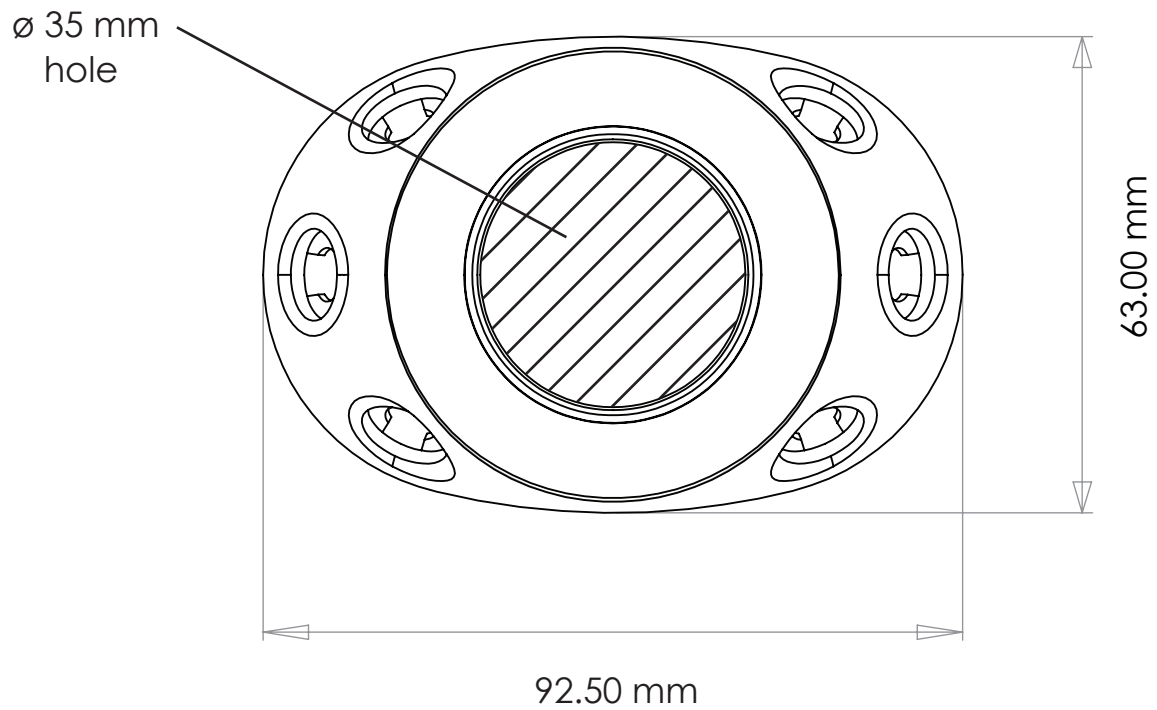

Automist under tap or surface mounted 1:1 scale footprint
(print to scale on A4)

Automist wall mount 1:1 scale footprint
(print to scale on A4)